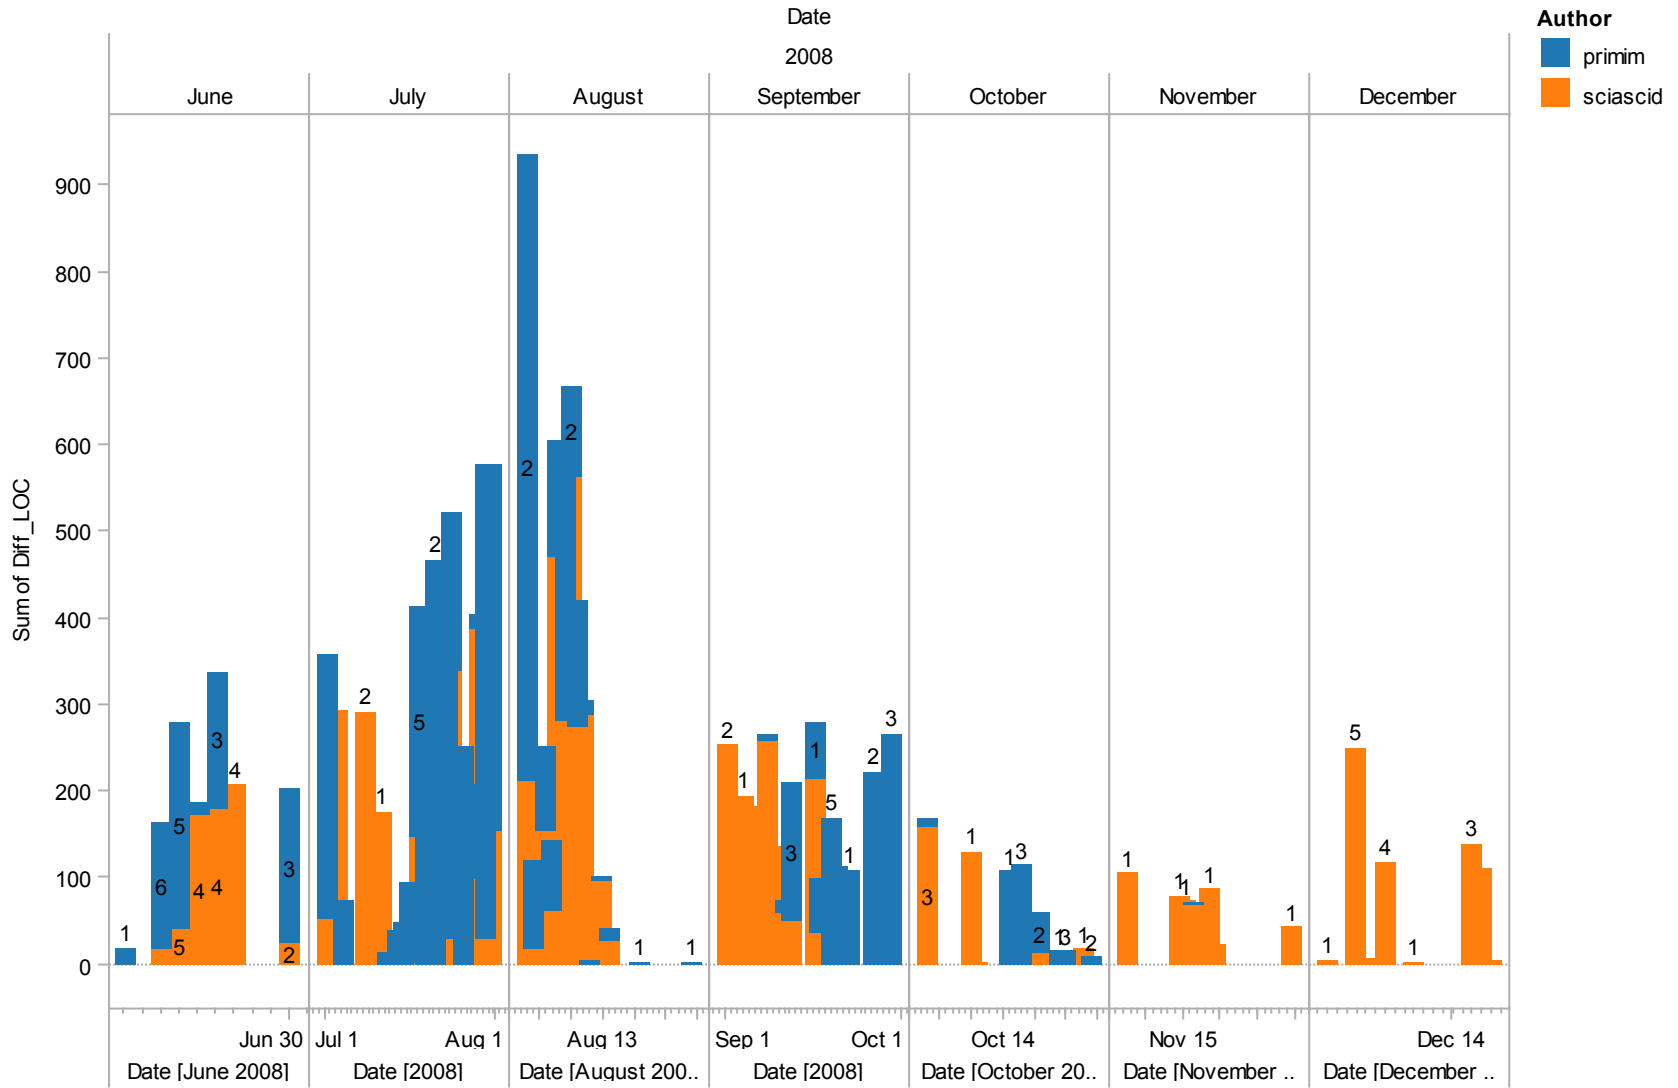

Total LOC for source files

# Lines changed per day and number of commits

# Size of commits by hour of the day