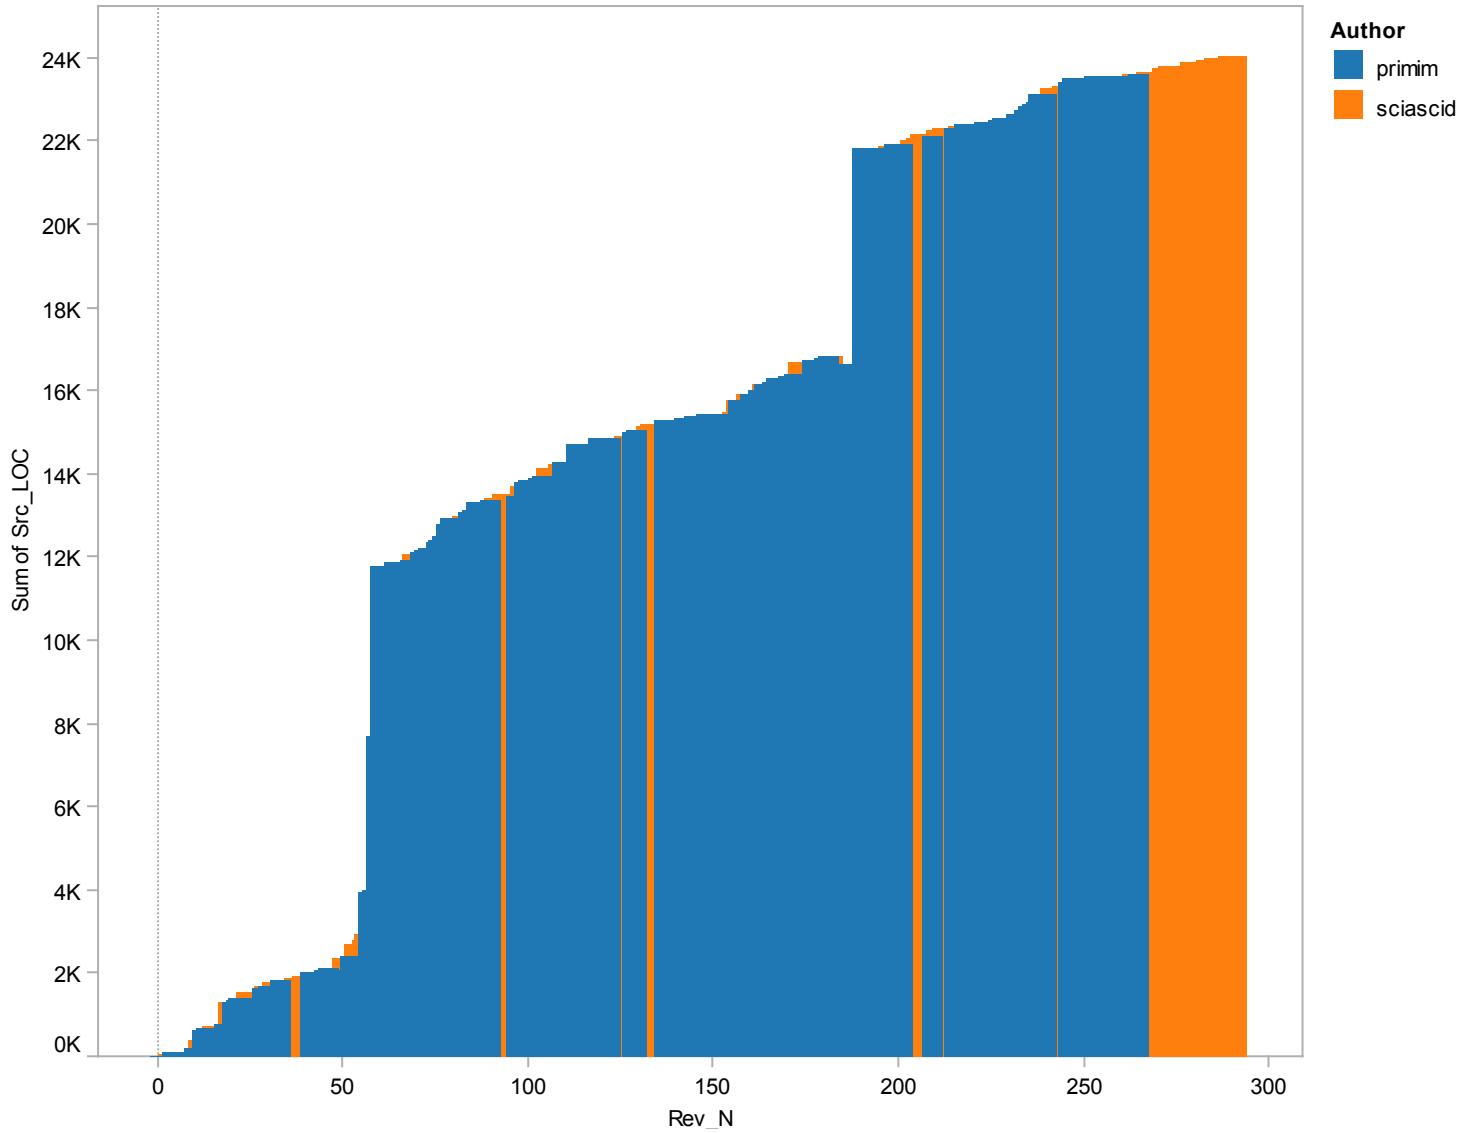

Total LOC for source files

# Lines changed per day and number of commits

# Size of commits by hour of the day